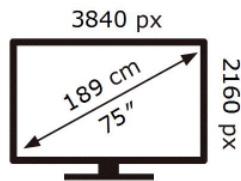

ENERG 

SAMSUNG

QE75QN90BAT

125 kWh/1000h

ABCDEF **G**

268 kWh/1000h

2019/2013