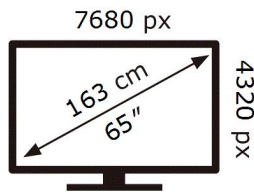

ENERG 

SAMSUNG

GQ65QN700AT

220 kWh/1000h

ABCDEF **G**

HDR

242 kWh/1000h

2019/2013